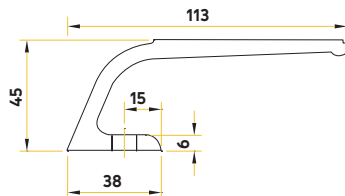

CHL Pad Handle 230mm

Part No. **CHL6358**

Product Information

CHL'S aluminium pad handles are designed with ease of installing in mind along with a superior fit-and-forget quality. Sold complete as set along with all required fixings.

Features

- Complete with all the required fixings.
- Perfect for aluminium doors.
- Height of 230mm.
- Powder coated options are available upon request.

Available Finishes

SA - Satin Anodised

**Powder coated options are available upon request in most RAL colours.*

Line Drawing

All measurements
are in (mm)