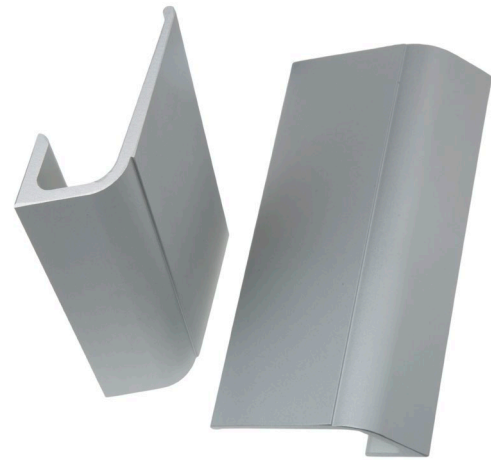

CHL Pad Handle 230mm

Part No. **CHL6358**

Product Information

CHL'S aluminium pad handles are designed with ease of installing in mind along with a superior fit-and-forget quality. Sold complete as set along with all required fixings.

Features

- Complete with all the required fixings.
- Perfect for aluminium doors.
- Height of 230mm.
- Powder coated options are available upon request.

Available Finishes

SA - Satin Anodised

**Powder coated options are available upon request in most RAL colours.*