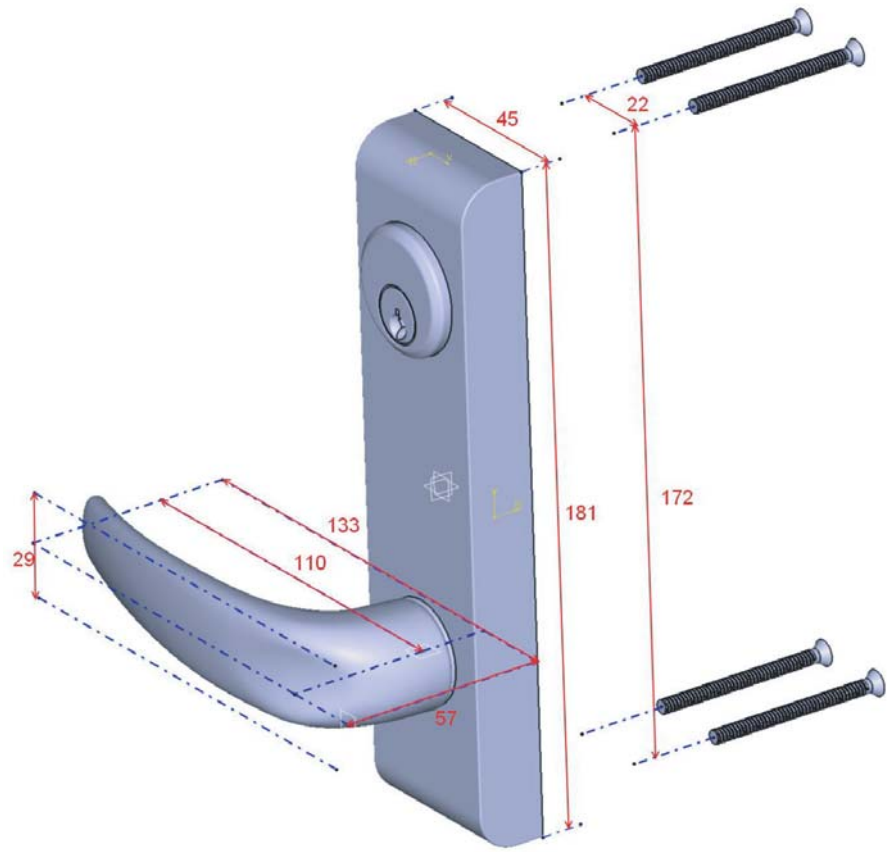

AXIM LH-725-AL

**Locking Handle for use with
Panic Exit Device**

Key Controlled
Outside Trim
For Axim PR7085, PR7085P & PR7100
Panic Exit Devices

TECHNICAL INFORMATION

LH-725 LOCKING HANDLE

Key Controlled Outside trim
for use with PR7085,
PR7085P, and PR7100
concealed rod Panic Devices.

▲ Uses Axim screw in
Mortice cylinder with MS type
CAM.

▲ Not handed. (Field
reversible).

All Axim Panic Exit Hardware
is supplied with compre-
hensive instructions and full size
templates for ease of installa-
tion.