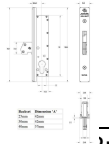

Engineered specifically to meet the stringent BS EN 12209 Lock Standard Test to Security Grade 6, Sentinel 6 stands in a class of its own.

Specification:

<ul style="list-style-type: none"> Complies with BS EN 12209 at security grade 6 Bolt withstands 10kN side load in unsupported application and 6kN end load Barbolt with anti-spread feature incorporating the benefits of hookbolt New patented Adams Rite over-centre mechanism 	<ul style="list-style-type: none"> Enclosed mechanism prevents potential for tampering while under attack Specifically designed to fit into thermally broken and shopfront applications Will retro-fit into existing prep for MS2200 Used successfully in security doorset tests with appropriate accessories
---	---

Finish:

Have you considered purchasing the following products to complete the lock package?
Europrofile Cylinders and Sentinel Security Escutcheon - Europrofile Thumbturns

Standards:

Overall Case Size:	195mm x 25mm x 47mm (25mm Backset) 195mm x 25mm x 47mm (30mm Backset) 195mm x 25mm x 57mm (40mm backset)
Case:	Steel with corrosion-resistant plating
Backset:	25mm, 30mm, 40mm
Bolt:	29mm bar bolt with anti spread feature, engages when correctly fitted with strike plate
Lock Bolt:	6 ply laminated steel with alumina ceramic insert
Forend:	Steel with faceplate
Mechanism:	Carbon steel actuating mechanism (patent pending)
Cylinder:	Operates with 17mm Europrofile cylinder, fitted with a DIN cam
Operation:	360° turn of key / thumbturn. Key only removable when bolt is positively locked or unlocked
Flush faceplates (finish):	Flat, radius & weatherstrip (satin anodised only)
Surface faceplate(finish):	U shape (stainless steel)
Door Type:	Aluminium or steel